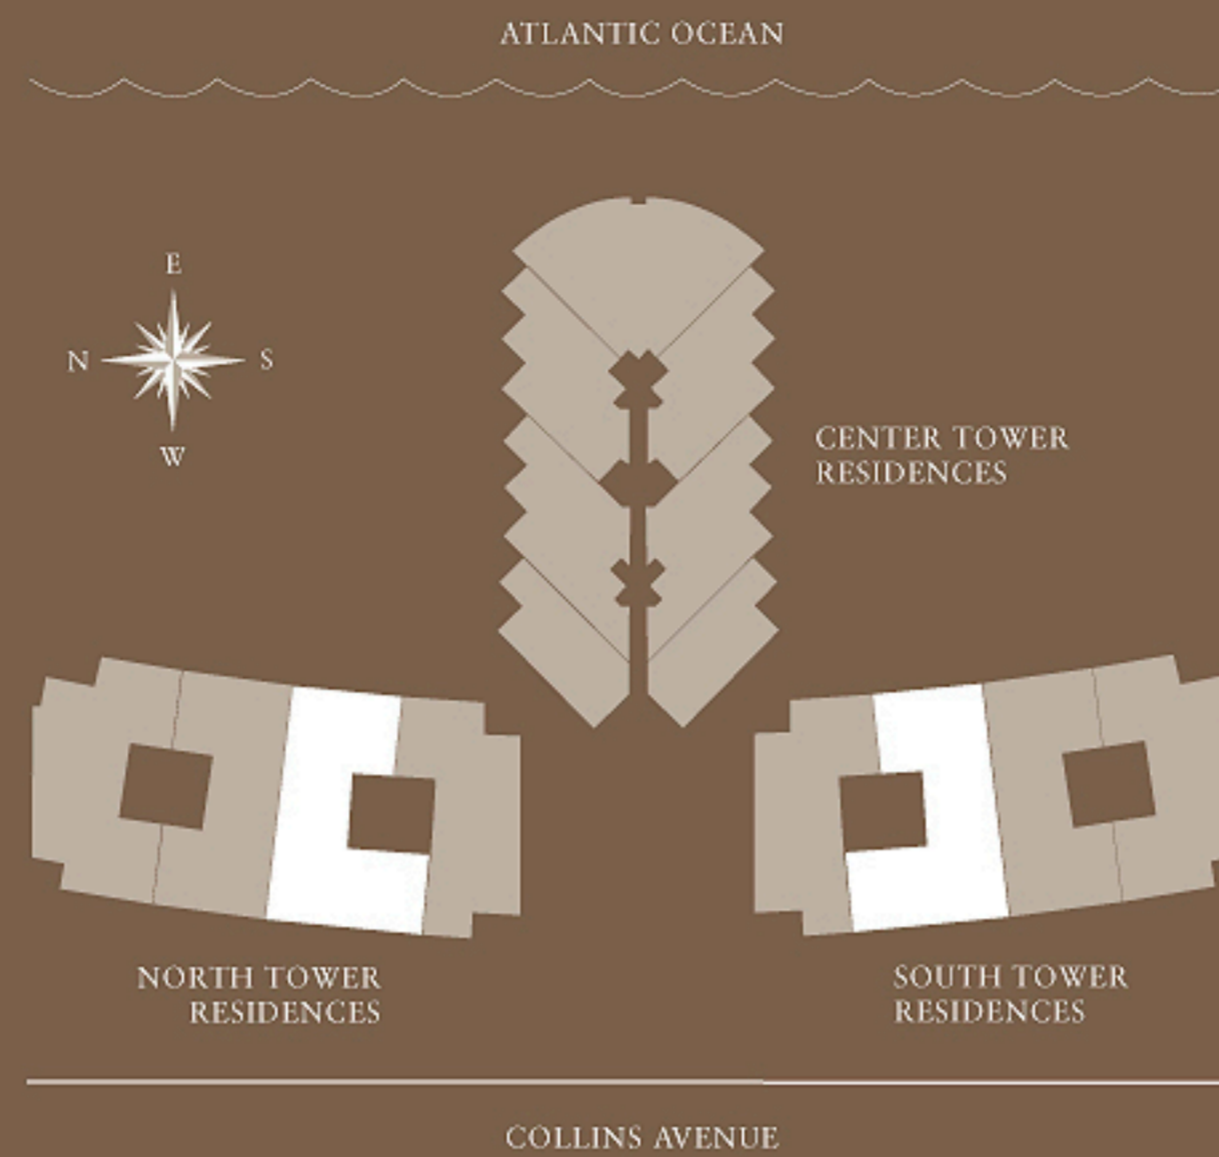

MAYFAIR

4 BEDROOMS • 5 1/2 BATHS
PLUS DEN

RESIDENCE	TOTAL SQ FT	TOTAL SQ M
BALCONY	1,255	116.6
TOTAL	5,167	480.0
PAINT TO PAINT RESIDENCE	3,556	330.3

EXTERIOR

- ◆ Expansive private balconies featuring bronze glass railings, large outdoor living areas and breathtaking views
- ◆ Floor-to-ceiling bronze-tinted, impact-resistant glass windows and sliding exterior doors with energy-efficient panes that meet stringent South Florida building codes